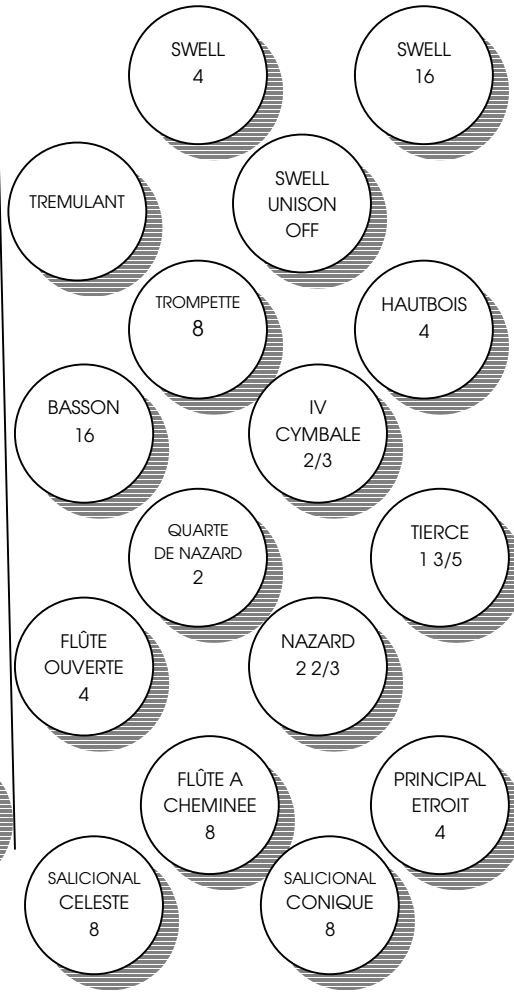

Casavant Frères, Opus 2931 (1967 / 2005)

Central United Methodist Church – 5144 Oak Street – Kansas City, Missouri

PEDAL

SWELL

GREAT

CHOIR

Couplers

GREAT TO PEDAL	SWELL TO PEDAL	SWELL TO PEDAL	CHOIR TO PEDAL	CHOIR TO PEDAL	RE- SULT ANT
8	8	4	8	4	32

SWELL TO GREAT	SWELL TO GREAT	SWELL TO GREAT	CHOIR TO GREAT	CHOIR TO GREAT	CHOIR TO GREAT	CHIMES ON GREAT
16	8	4	16	8	4	

SWELL TO CHOIR	SWELL TO CHOIR	SWELL TO CHOIR	CHOIR TO SWELL	GREAT TO CHOIR
16	8	4	8	8

Accessories

Solid State Logic System

132 Memory Levels

Setable Crescendo – Standard, A, B, C

Sequencer

(When ON - Toe General 6 is
PREVIOUS,

Toe Great to Ped is NEXT)

8 General Pistons

Choir Shoe SW TO PED (Rev.)

Toe Pistons

8 Generals (Duplicate Thumb Pistons)

5 Pedal Divisionals (Duplicate Pedal Div.)

Swell to Pedal (Reversible)

Great to Pedal (Reversible)

Clochettes (Reversible)

Tutti (Reversible)