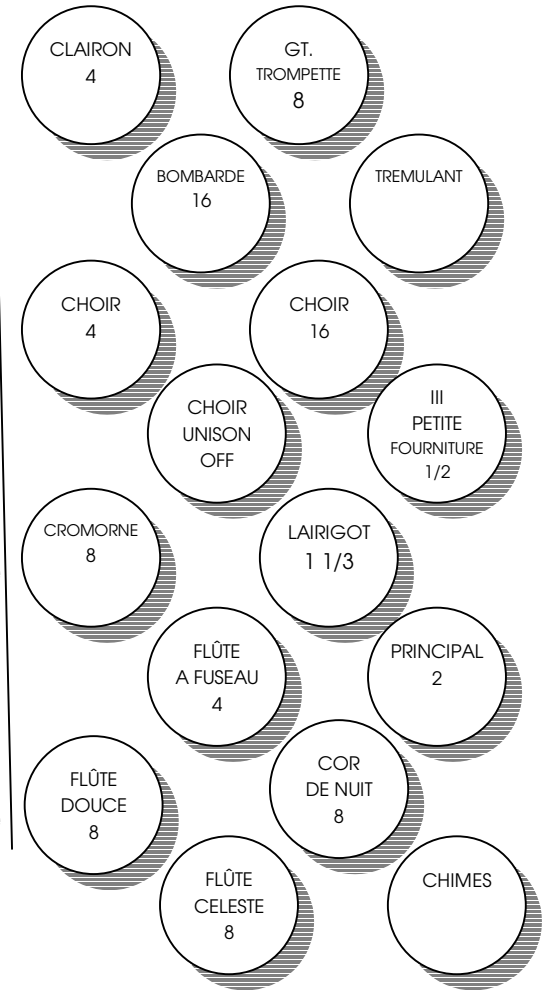

Casavant Frères, Opus 2931 (1967 / 2005)

Central United Methodist Church – 5144 Oak Street – Kansas City, Missouri

PEDAL

SWELL

GREAT

CHOIR

Couplers

GREAT TO PEDAL	SWELL TO PEDAL	SWELL TO PEDAL	CHOIR TO PEDAL	CHOIR TO PEDAL	RE- SULT ANT
8	8	4	8	4	32

SWELL TO GREAT	SWELL TO GREAT	SWELL TO GREAT	CHOIR TO GREAT	CHOIR TO GREAT	CHOIR TO GREAT	CHIMES ON GREAT
16	8	4	16	8	4	

SWELL TO CHOIR	SWELL TO CHOIR	SWELL TO CHOIR	CHOIR TO SWELL	GREAT TO CHOIR
16	8	4	8	8

Accessories

Solid State Logic System

132 Memory Levels

Setable Crescendo – Standard, A, B, C

Sequencer

(When ON - Toe General 6 is
PREVIOUS,

Toe Great to Ped is NEXT)

8 General Pistons

Choir Shoe SW TO PED (Rev.)

Toe Pistons

8 Generals (Duplicate Thumb Pistons)

5 Pedal Divisionals (Duplicate Pedal Div.)

Swell to Pedal (Reversible)

Great to Pedal (Reversible)

Clochettes (Reversible)

Tutti (Reversible)