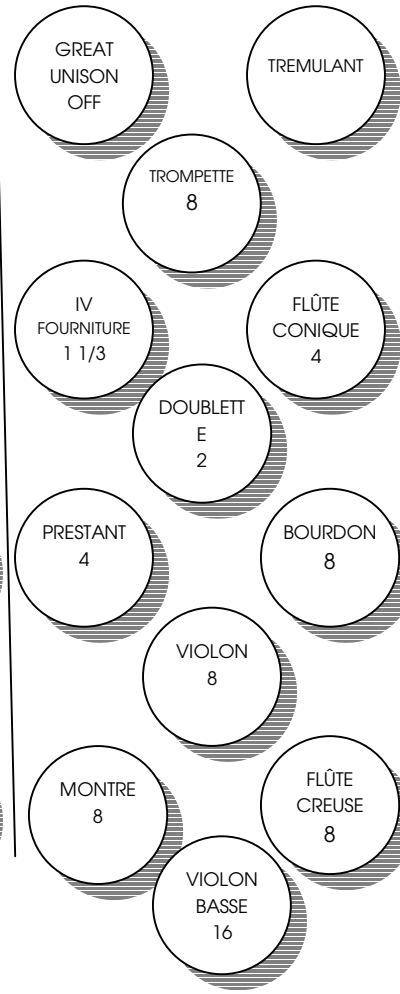

Casavant Frères, Opus 2931 (1967 / 2005)

Central United Methodist Church – 5144 Oak Street – Kansas City, Missouri

PEDAL

SWELL

GREAT

CHOIR

Couplers

GREAT TO PEDAL	SWELL TO PEDAL	SWELL TO PEDAL	CHOIR TO PEDAL	CHOIR TO PEDAL	RE- SULT ANT
8	8	4	8	4	32

SWELL TO GREAT	SWELL TO GREAT	SWELL TO GREAT	CHOIR TO GREAT	CHOIR TO GREAT	CHOIR TO GREAT	CHIMES ON GREAT
16	8	4	16	8	4	

SWELL TO CHOIR	SWELL TO CHOIR	SWELL TO CHOIR	CHOIR TO SWELL	GREAT TO CHOIR
16	8	4	8	8

Accessories

Solid State Logic System

132 Memory Levels

Setable Crescendo – Standard, A, B, C

Sequencer

(When ON - Toe General 6 is
PREVIOUS,

Toe Great to Ped is NEXT)

8 General Pistons

Choir Shoe SW TO PED (Rev.)

Toe Pistons

8 Generals (Duplicate Thumb Pistons)

5 Pedal Divisionals (Duplicate Pedal Div.)

Swell to Pedal (Reversible)

Great to Pedal (Reversible)

Clochettes (Reversible)

Tutti (Reversible)