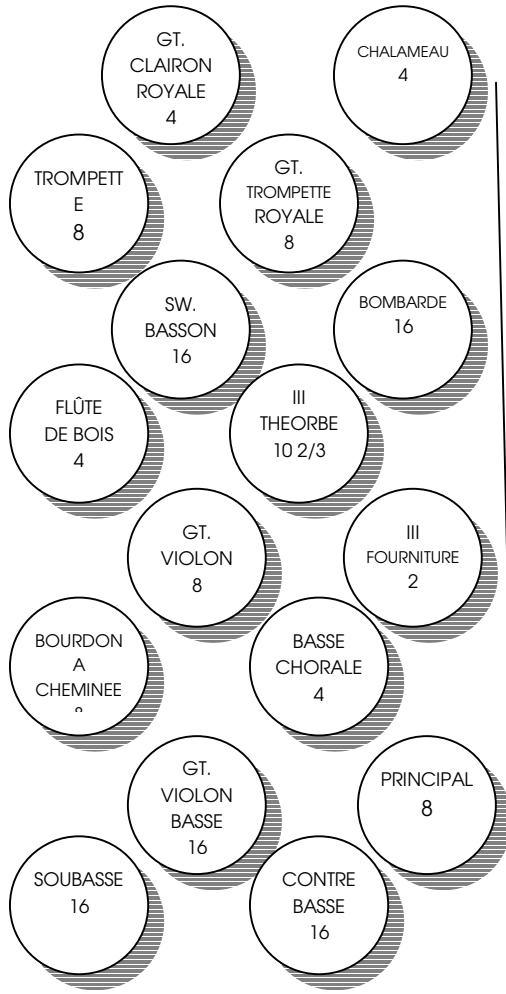

Casavant Frères, Opus 2931 (1967 / 2005)

Central United Methodist Church – 5144 Oak Street – Kansas City, Missouri

PEDAL

SWELL

GREAT

CHOIR

Couplers

GREAT TO PEDAL	SWELL TO PEDAL	SWELL TO PEDAL	CHOIR TO PEDAL	CHOIR TO PEDAL	RE- SULT ANT
8	8	4	8	4	32

SWELL TO GREAT	SWELL TO GREAT	SWELL TO GREAT	CHOIR TO GREAT	CHOIR TO GREAT	CHOIR TO GREAT	CHIMES ON GREAT
16	8	4	16	8	4	

SWELL TO CHOIR	SWELL TO CHOIR	SWELL TO CHOIR	CHOIR TO SWELL	GREAT TO CHOIR
16	8	4	8	8

Accessories

Solid State Logic System

132 Memory Levels

Setable Crescendo – Standard, A, B, C

Sequencer

(When ON - Toe General 6 is
PREVIOUS,

Toe Great to Ped is NEXT)

8 General Pistons

Choir Shoe SW TO PED (Rev.)

Toe Pistons

8 Generals (Duplicate Thumb Pistons)

5 Pedal Divisionals (Duplicate Pedal Div.)

Swell to Pedal (Reversible)

Great to Pedal (Reversible)

Clochettes (Reversible)

Tutti (Reversible)